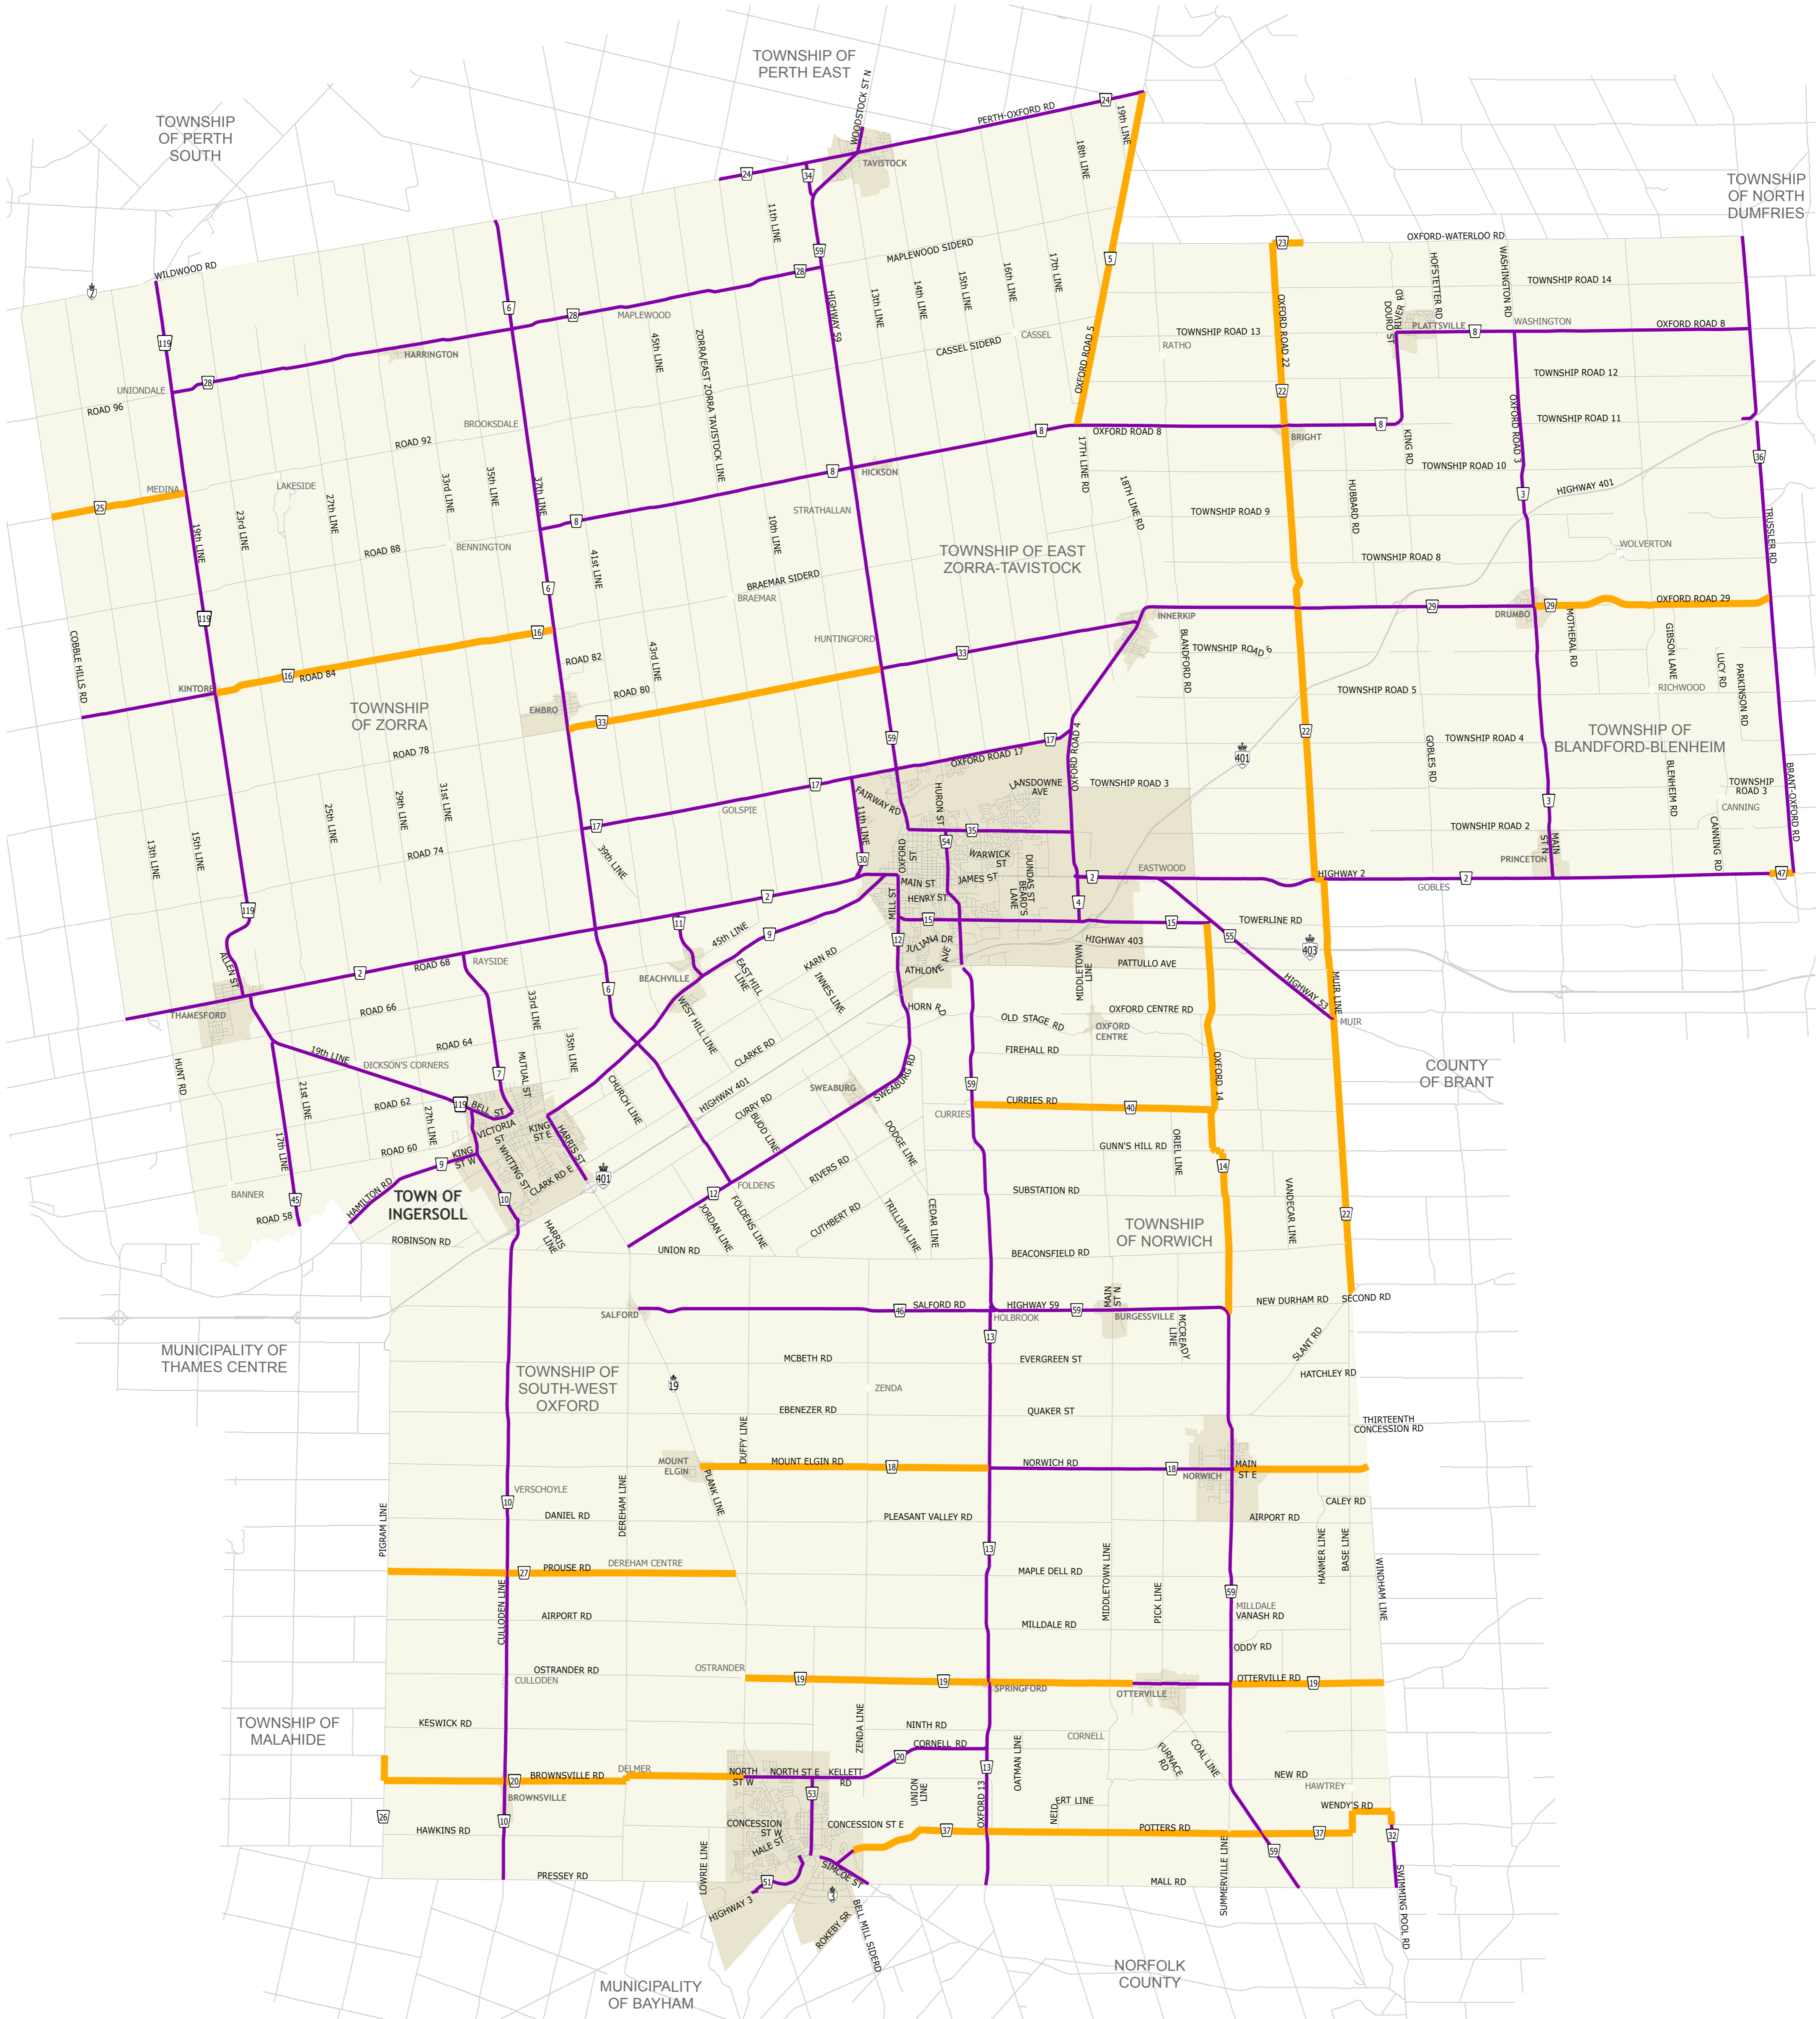

OXFORD COUNTY REDUCED LOAD LIMIT

- Reduced Load Applies
- Road Not Designated
- Provincial Highway / Freeway
- County Road
- Municipal Road
- Railroad
- Village / Town
- Municipal Limit

Produced By The Department of Corporate Services
Information Services ©2019

Map updated December, 2019. Load restrictions are outlined in By-law 6191-2020, Reduced Load Roads.